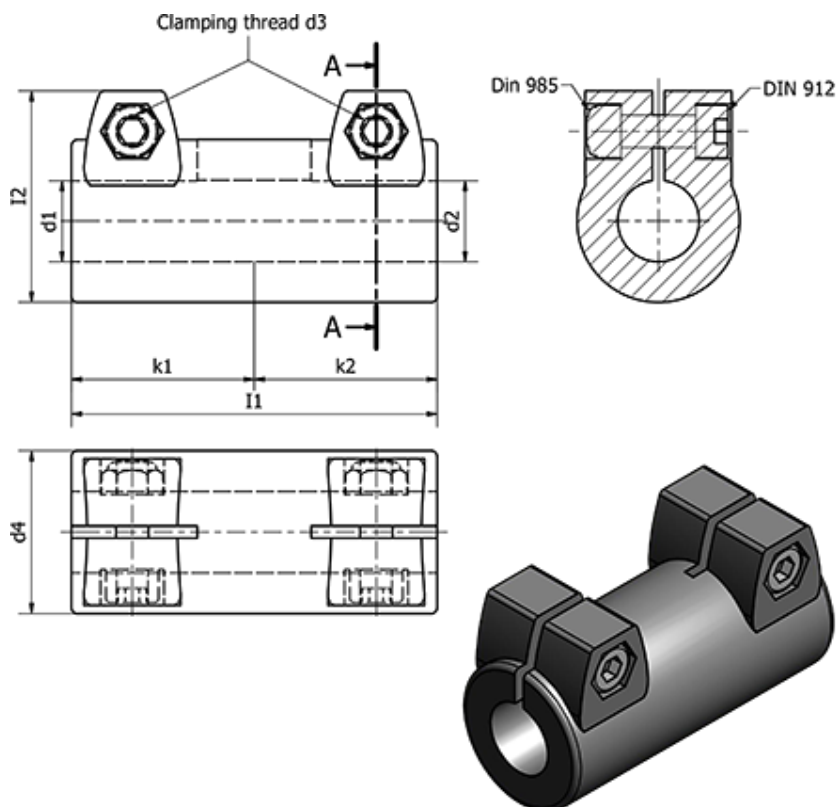

Article number: 20242B40B402SW

Description: E+G Connecting tubes - GN 242-B40-B40-2-SW

## Measures

Clamping kit for d3 = GN 911-M10-50

d1 = B40  
 d2 = B40  
 d3 = M10  
 d4 = 65  
 l1 = 140  
 l2 = 77.5  
 k1 = 70

k2 = 70  
 Weight (g) = 940